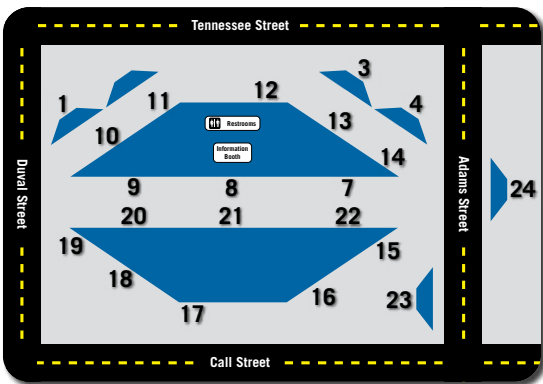

Sundays & Nights

C.K. Steele Plaza GATES Map

Legend

- Business Centers
- Colleges and Universities
- High Schools and Middle Schools
- Hospitals and Clinics
- Park and Ride Locations
- Shopping Centers
- StarMetro Facilities

Revised: August 27, 2024

1 **Route 1**
 Going East: GATE 20
 Going West: GATE 15
 Bus comes every: 60 min

2 **Route 2**
 Going North: GATE 16
 Going South: GATE 22
 Bus comes every: 60 min

3 **Route 3**
 Going West: GATE 21
 Bus comes every: 60 min

5 **Route 5**
 Going North: GATE 18
 Going South: GATE 19
 Bus comes every: 60 min

Check individual route guides for exact bus arrival times.