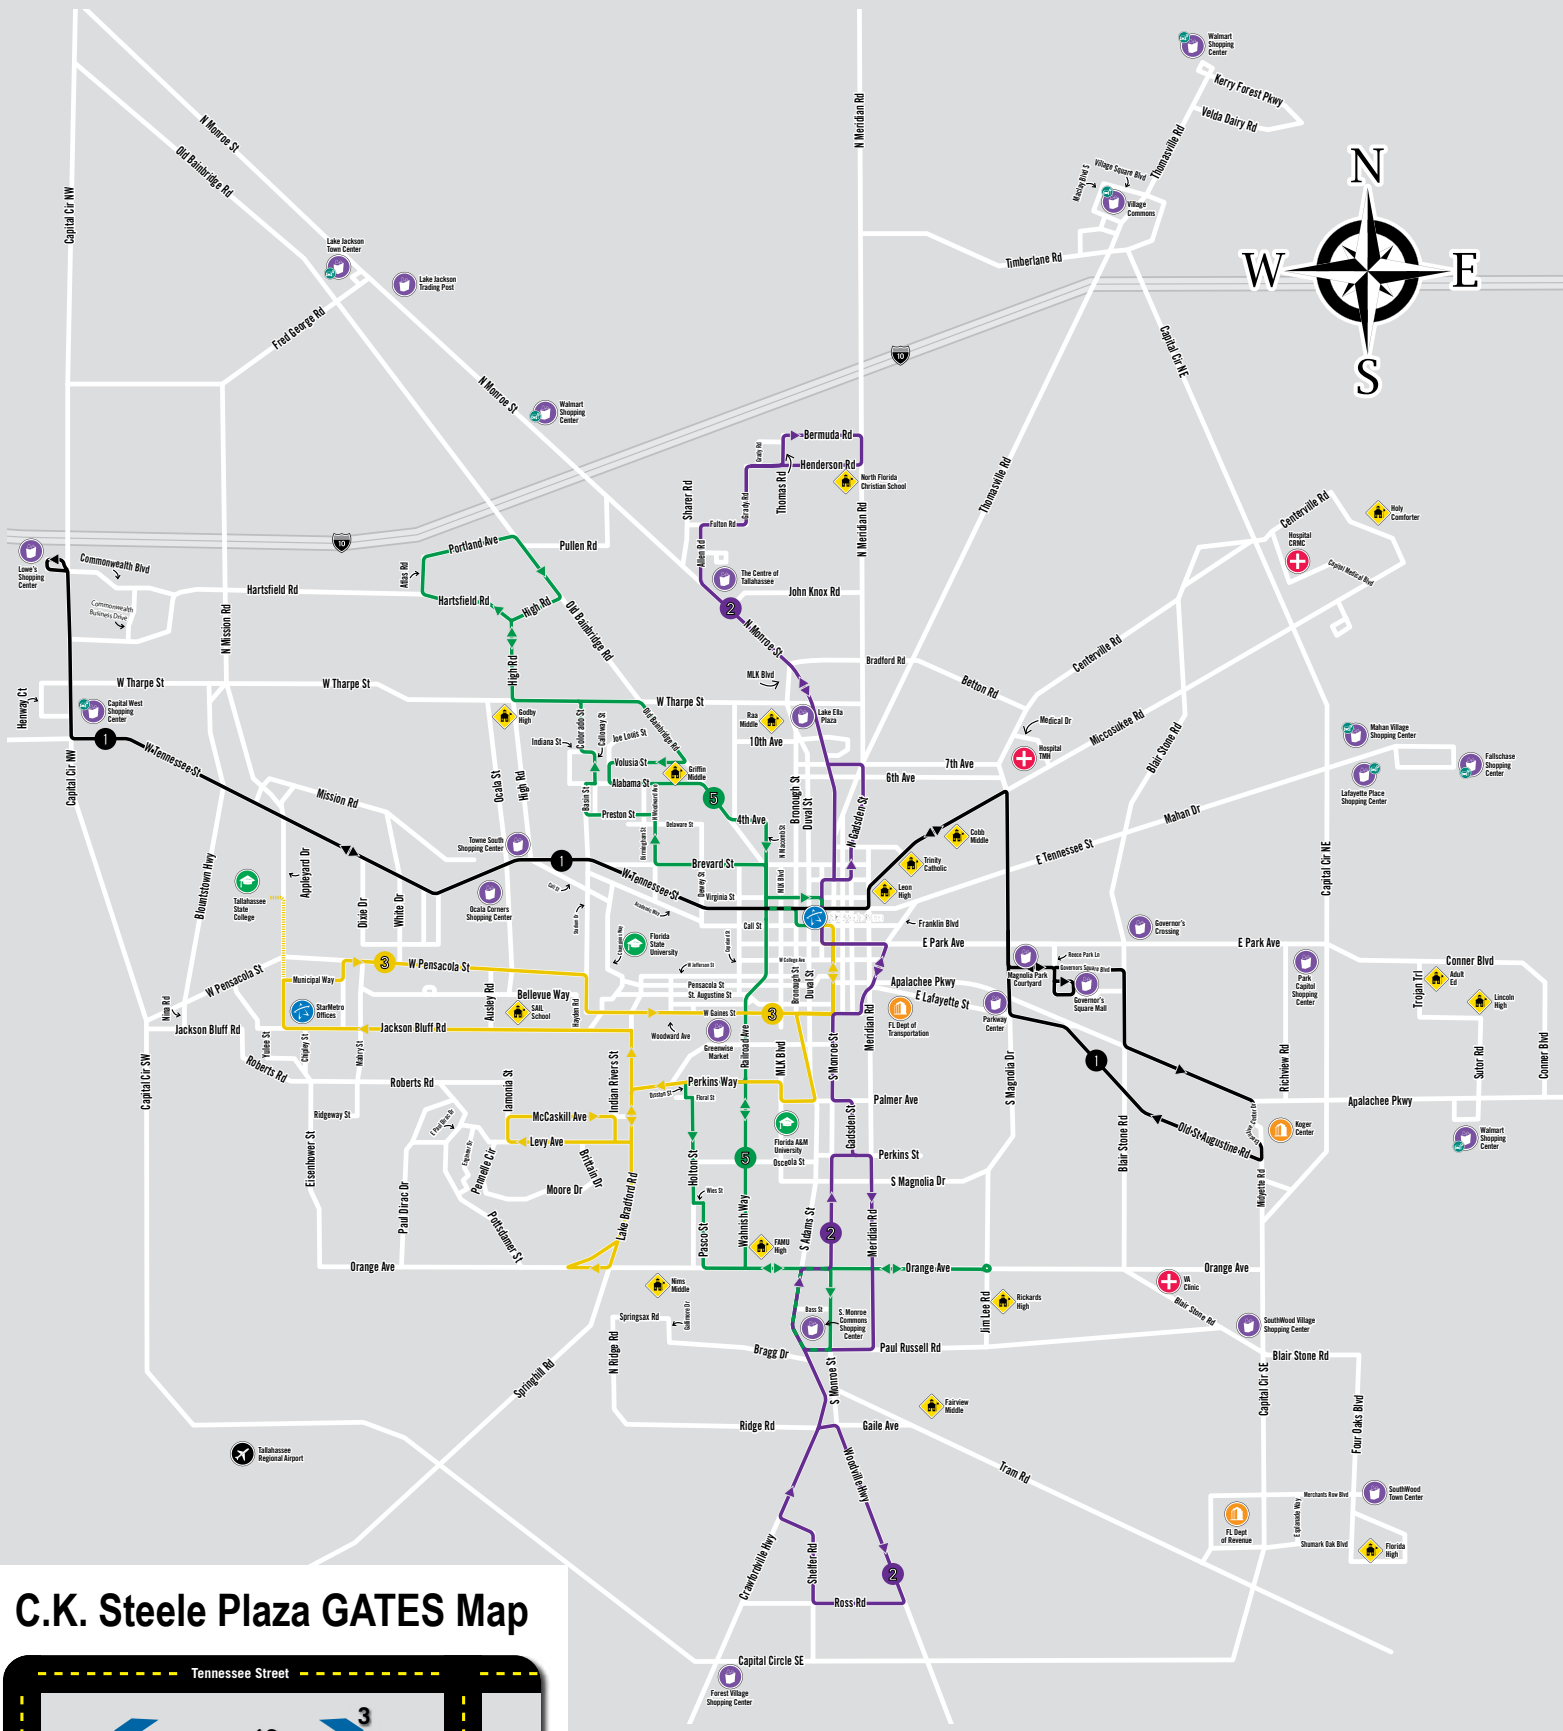

Sundays & Nights

C.K. Steele Plaza GATES Map

Legend

- Business Centers
- Colleges and Universities
- High Schools and Middle Schools
- Hospitals and Clinics
- Park and Ride Locations
- Shopping Centers
- StarMetro Facilities

Revised: August 27, 2024

1 **Route 1**
 Going East: GATE 20
 Going West: GATE 15
 Bus comes every: 60 min

2 **Route 2**
 Going North: GATE 16
 Going South: GATE 22
 Bus comes every: 60 min

3 **Route 3**
 Going West: GATE 21
 Bus comes every: 60 min

5 **Route 5**
 Going North: GATE 18
 Going South: GATE 19
 Bus comes every: 60 min

Check individual route guides for exact bus arrival times.