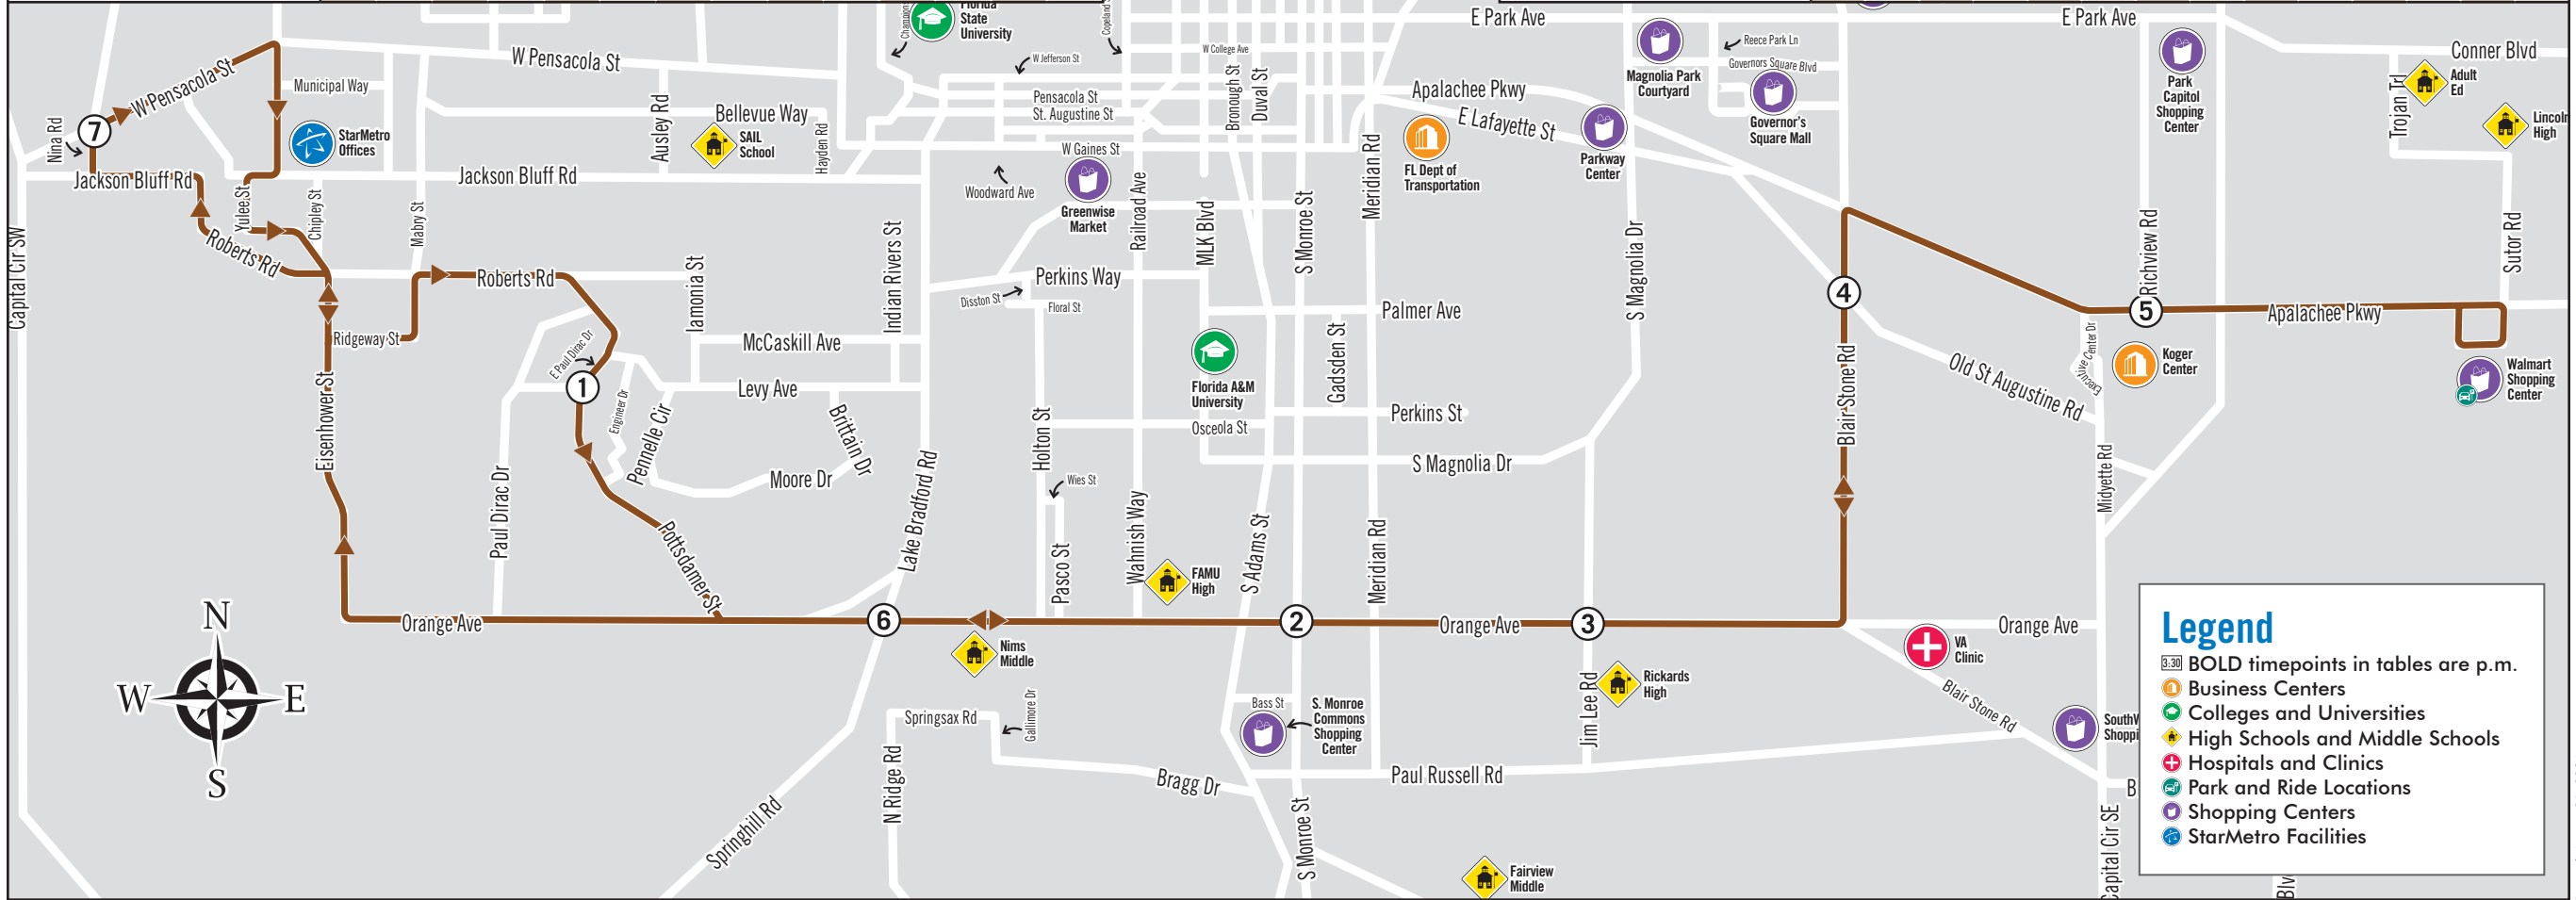

# L Live Oak Route (Saturdays)

Pensacola St., Innovation Park, Orange Ave., Blair Stone Rd., Walmart Shopping Center  
 Saturday (7:40 a.m. - 6:49 p.m.) | Bus comes every: **45 min**

**Going EAST** (use this chart to head from left to right on the map) →

StarMetro Offices	7:40	8:25	9:10	9:55	10:40	11:25	12:10	12:55	1:40	2:25	3:10	3:55	4:40	5:25
① Pottsdamer St./E. Paul Dirac Dr.	7:50	8:35	9:20	10:05	10:50	11:35	12:20	1:05	1:50	2:35	3:20	4:05	4:50	5:35
② Orange Ave./S. Monroe St.	8:03	8:48	9:33	10:18	11:03	11:48	12:33	1:18	2:03	2:48	3:33	4:18	5:03	5:48
③ Orange Ave./Jim Lee Rd.	8:06	8:51	9:36	10:21	11:06	11:51	12:36	1:21	2:06	2:51	3:36	4:21	5:06	5:51
④ Blair Stone Rd./Old St. Augustine Rd.	8:11	8:56	9:41	10:26	11:11	11:56	12:41	1:26	2:11	2:56	3:41	4:26	5:11	5:56
① Koger Center	8:18	9:03	9:48	10:33	11:18	12:03	12:48	1:33	2:18	3:03	3:48	4:33	5:18	6:03
⑤ Walmart Shopping Center	8:25	9:10	9:55	10:40	11:25	12:10	12:55	1:40	2:25	3:10	3:55	4:40	5:25	6:10

**Going WEST** (use this chart to head from right to left on the map) ←

⑤ Walmart Shopping Center	8:25	9:10	9:55	10:40	11:25	12:10	12:55	1:40	2:25	3:10	3:55	4:40	5:25	6:10
⑤ Apalachee Pkwy./Richview Rd.	8:30	9:15	10:00	10:45	11:30	12:15	1:00	1:45	2:30	3:15	4:00	4:45	5:30	6:15
④ Blair Stone Rd./Old St. Augustine Rd.	8:36	9:21	10:06	10:51	11:36	12:21	1:06	1:51	2:36	3:21	4:06	4:51	5:36	6:21
③ Orange Ave./Jim Lee Rd.	8:41	9:26	10:11	10:56	11:41	12:26	1:11	1:56	2:41	3:26	4:11	4:56	5:41	6:26
⑥ Orange Ave./Springhill Rd.	8:48	9:33	10:18	11:03	11:48	12:33	1:18	2:03	2:48	3:33	4:18	5:03	5:48	6:33
⑦ W. Pensacola St./Nina Rd.	8:59	9:44	10:29	11:14	11:59	12:44	1:29	2:14	2:59	3:44	4:29	5:14	5:59	6:44
StarMetro Offices	9:04	9:49	10:34	11:19	12:04	12:49	1:34	2:19	3:04	3:49	4:34	5:19	6:04	6:49

**Legend**

- 8:30** BOLD timepoints in tables are p.m.
- 🏢 Business Centers
- 🎓 Colleges and Universities
- 🏫 High Schools and Middle Schools
- 🏥 Hospitals and Clinics
- 🚶 Park and Ride Locations
- 🛒 Shopping Centers
- 🚌 StarMetro Facilities